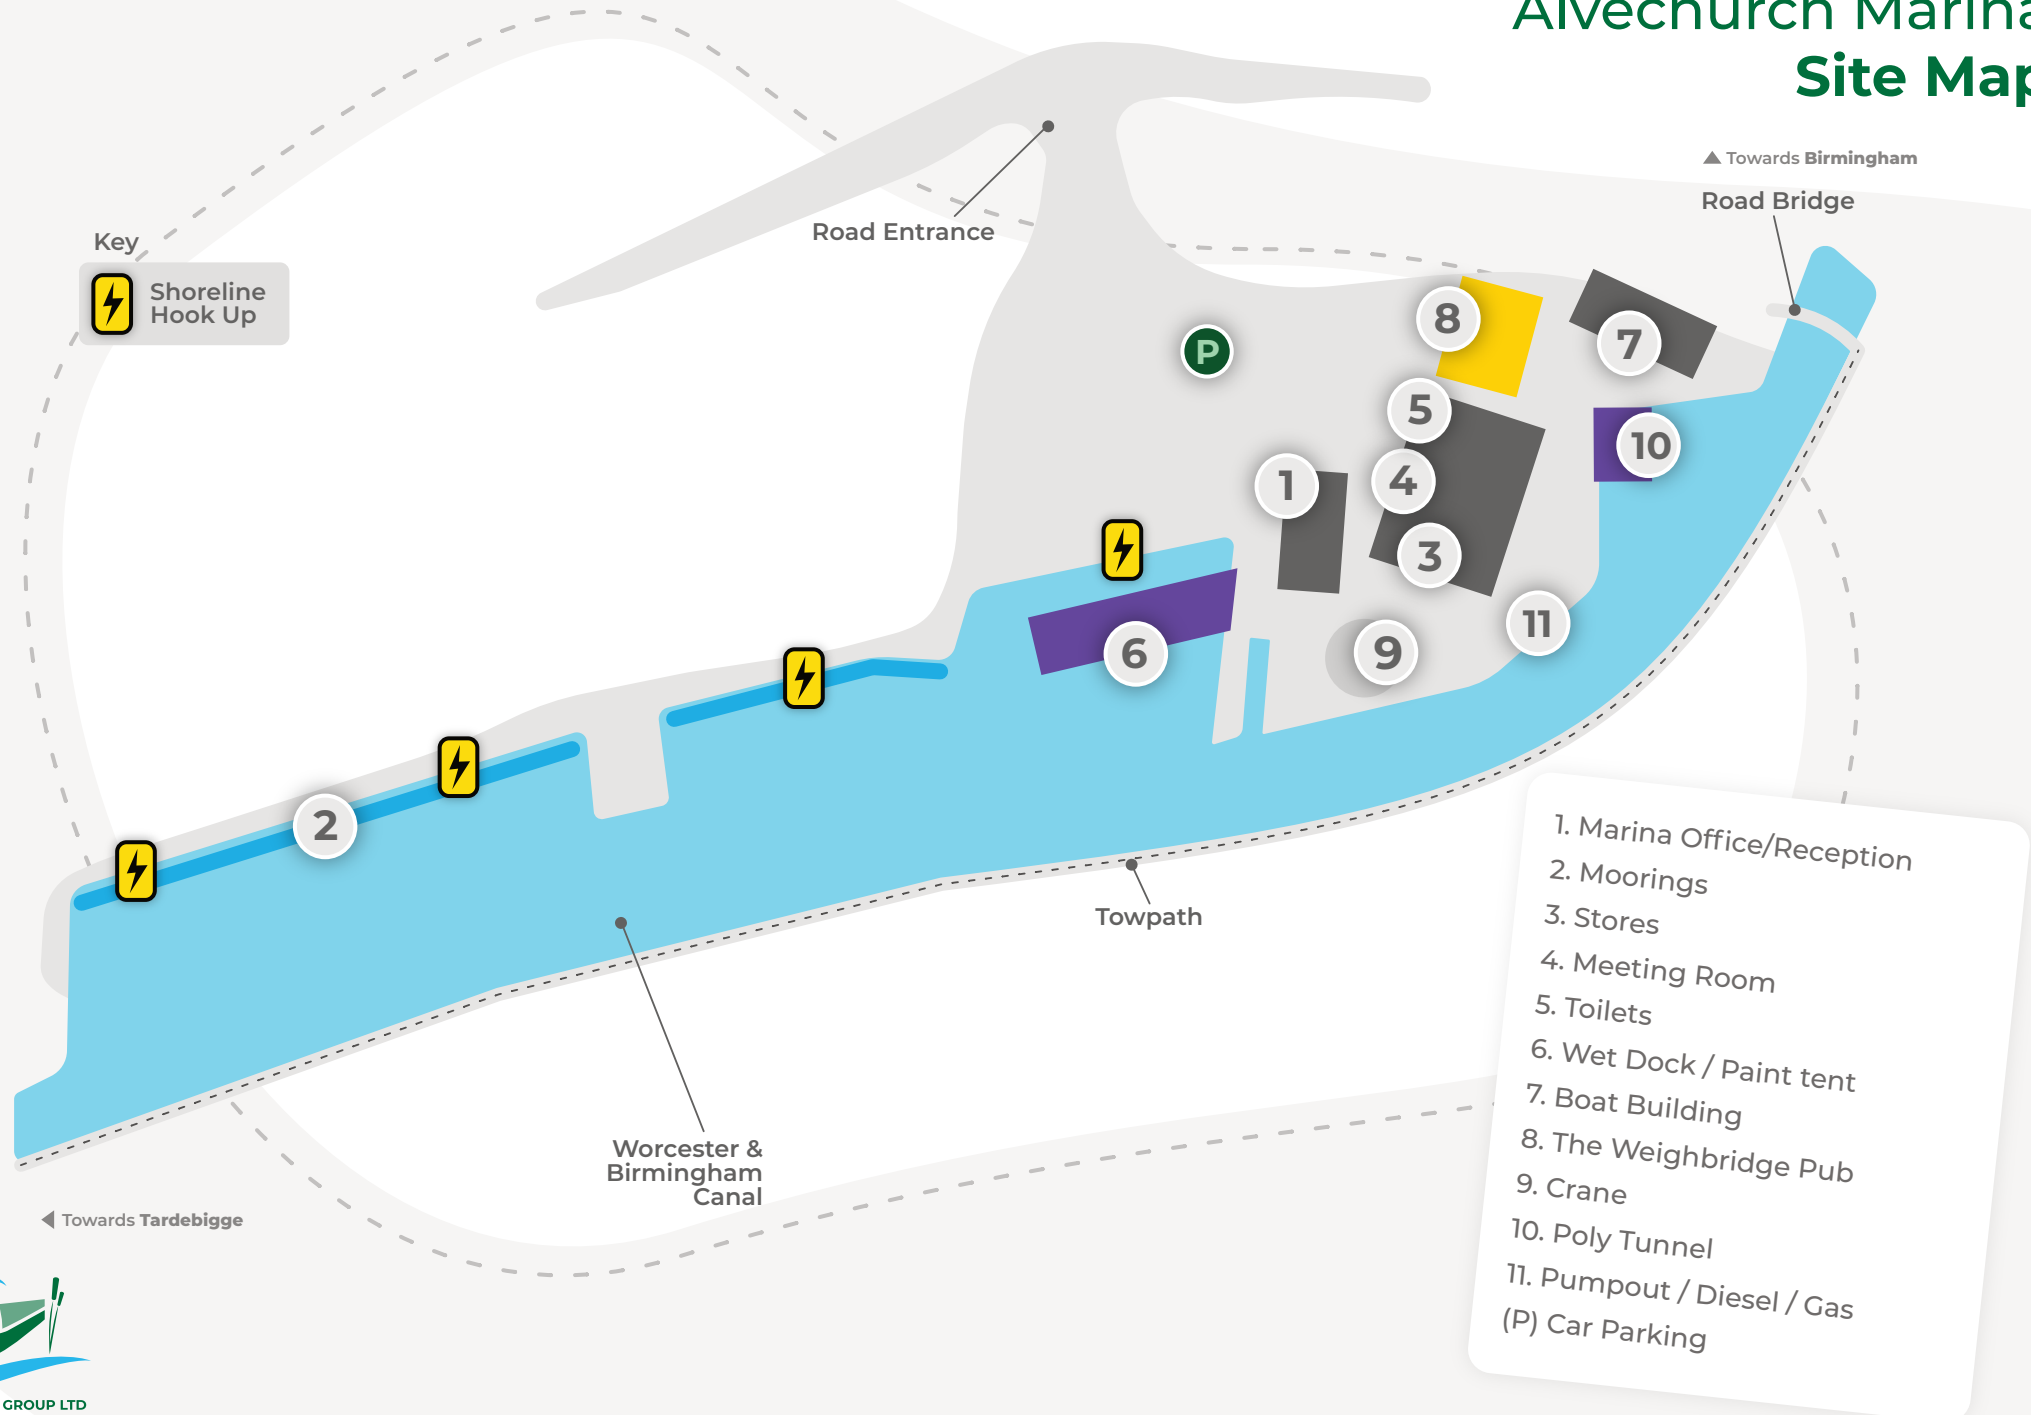

Alvechurch Marina Site Map

- 1. Marina Office/Reception
- 2. Moorings
- 3. Stores
- 4. Meeting Room
- 5. Toilets
- 6. Wet Dock / Paint tent
- 7. Boat Building
- 8. The Weighbridge Pub
- 9. Crane
- 10. Poly Tunnel
- 11. Pumpout / Diesel / Gas
- (P) Car Parking